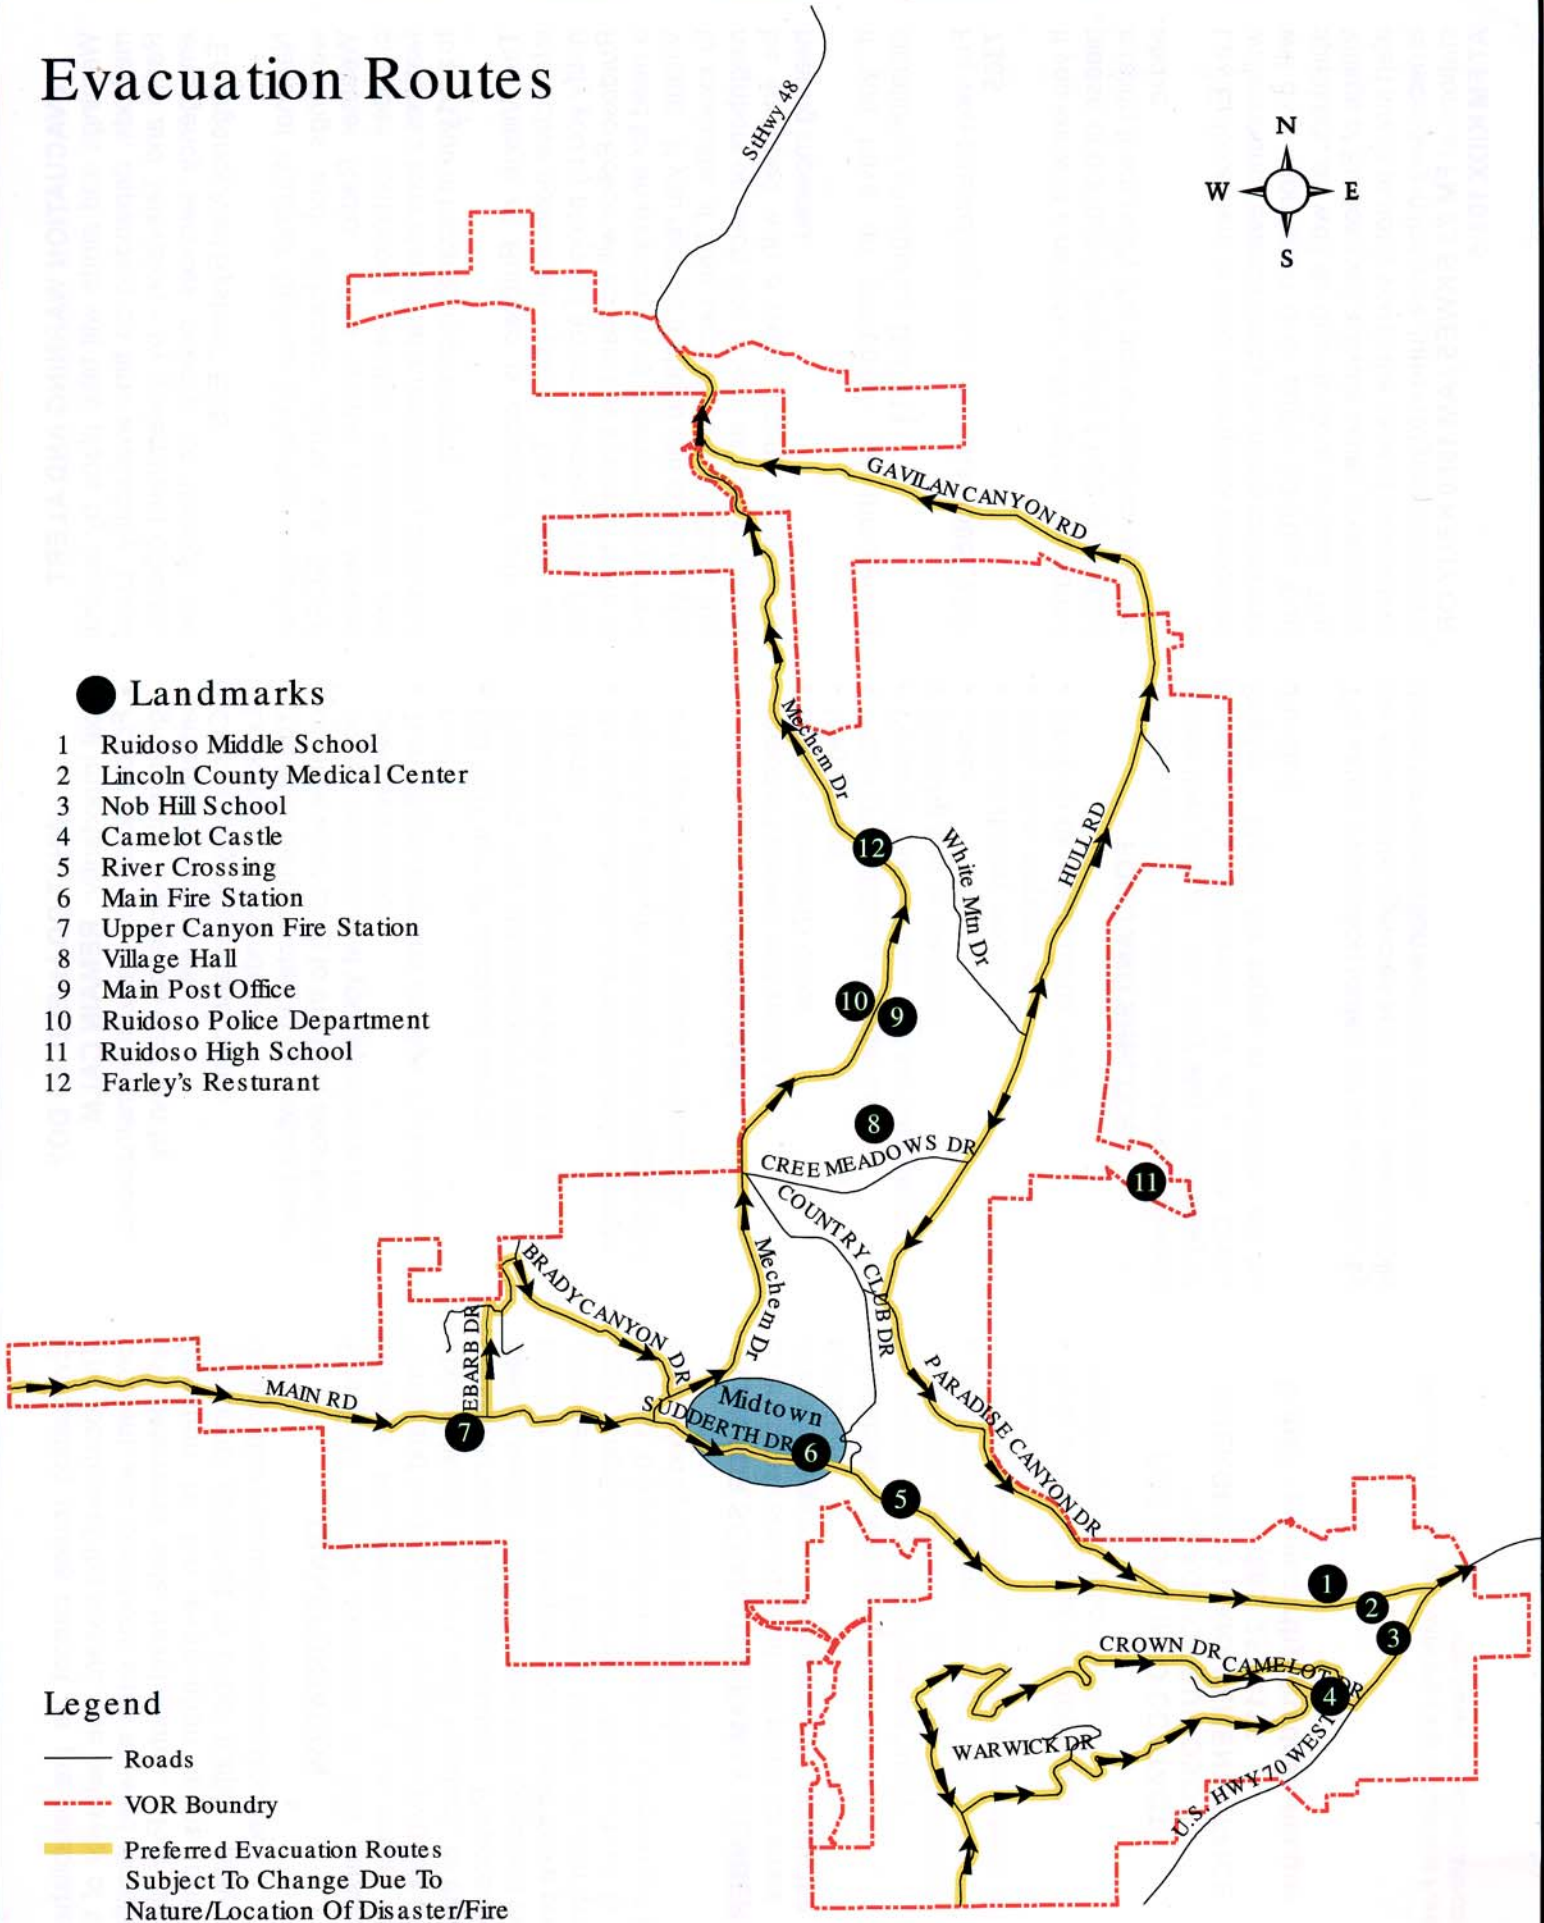

# Evacuation Routes

## ● Landmarks

- 1 Ruidoso Middle School
- 2 Lincoln County Medical Center
- 3 Nob Hill School
- 4 Camelot Castle
- 5 River Crossing
- 6 Main Fire Station
- 7 Upper Canyon Fire Station
- 8 Village Hall
- 9 Main Post Office
- 10 Ruidoso Police Department
- 11 Ruidoso High School
- 12 Farley's Resturant

## Legend

- Roads
- - - VOR Boundry
- Preferred Evacuation Routes  
Subject To Change Due To  
Nature/Location Of Disaster/Fire